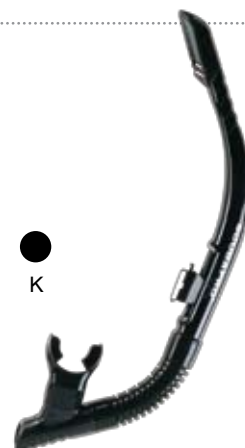

SPECTRA SNORKEL

- Colour-matched to SPECTRA mask line
- Semi dry top helps prevent water entry
- Large bore tube for easy breathing
- Flexible corrugated joint to drop away snorkel when not in use
- Ergonomic mouthpiece for comfort
- Purge valve at lowest point for effortless clearing
- Quick-connect clip
- Colours: Blue, Yellow, Red & White, Black w. Silver

Part No.	Detail	THB
X26.704	Spectra Snorkel	940

PHOENIX 2 DRY SNORKEL

- Dry snorkel design
- Patented valve design
- Comfortable, high grade silicone mouthpiece
- Flexible silicone extension
- Durable universal snorkel keeper
- Lower purge valve
- Colours: Blue, Black & Yellow

Part No.	Detail	THB
X267111	Phoenix 2 Dry Snorkel	1,035

ESCAPE SNORKEL

- Semi dry top design
- Large bore tube for easy breathing
- Flexible corrugated joint to drop away snorkel when not in use
- Ergonomic mouthpiece for comfort
- Purge valve at lowest point for effortless clearing
- Cell phone style removable clip
- Colours: Blue, Black & Yellow

Part No.	Detail	THB
X26715	Escape Snorkel	715

TRINIDAD SNORKEL

- Vented flexible snorkel
- Splash guard
- Silicone mouthpiece
- Available in black

Part No.	Detail	THB
X96.071	Trinidad Snorkel	660

ALISEI SNORKEL