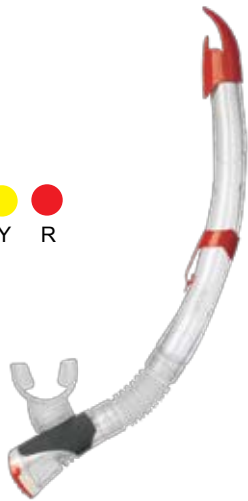

Part No.	Detail	THB
X267111	Phoenix 2 Dry Snorkel	1,035

ESCAPE SNORKEL

- Semi dry top design
- Large bore tube for easy breathing
- Flexible corrugated joint to drop away snorkel when not in use
- Ergonomic mouthpiece for comfort
- Purge valve at lowest point for effortless clearing
- Cell phone style removable clip
- Colours: Blue, Black & Yellow

Part No.	Detail	THB
X26715	Escape Snorkel	715

TRINIDAD SNORKEL

- Vented flexible snorkel
- Splash guard
- Silicone mouthpiece
- Available in black

Part No.	Detail	THB
X96.071	Trinidad Snorkel	660

ALISEI SNORKEL

Silicon & Siltra snorkel with antiplash top & dump valve.

- Colours: Blue & Yellow

Part No.	Detail	THB
B232	Alisei Snorkel	496

FAST TECH SNORKEL

New purge system allowing easy elimination of residual water through a large valve
 Dry top system
 Corrugated silicone flex allowing perfect mouthpiece positioning
 Colours: Blue, Black, Pink, Red & Yellow

- Snorkel semi dry top system
- Quick release snorkel holder mask strap & easy adjustable snorkel holder.
- Clear dotted silicone mouthpiece & clear silicone corrugated flex joint
- Colour: Blue & Yellow Transparent, Black, Green, Yellow, Purple
- Black silicone colour : Black