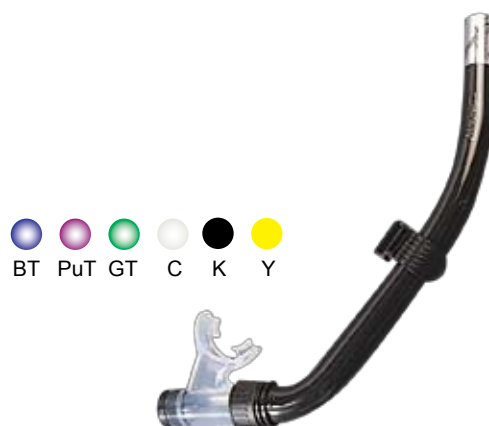

Part No.	Detail	THB
B476	Fast Tech Snorkel	936

FIJI JUNIOR SNORKEL

- Snorkel for juniors
- Siltra mouthpiece
- PVC tube
- Colours: Blue, Yellow & Black

Part No.	Detail	THB
B478	Fiji Junior Snorkel	382

SILICONE PURGE VALVE SNORKEL

- Snorkel semi dry top system
- Quick release snorkel holder mask strap & easy adjustable snorkel holder.
- Clear dotted silicone mouthpiece & clear silicone corrugated flex joint
- Colour: Blue & Yellow Transparent, Black, Green, Yellow, Purple
- Black silicone colour : Black

Part No.	Detail	THB
S1057S	Silicone (Silicone Joint)	662
S1057KS-K	Black Silicone	662

SILICONE SNORKEL, PURGE VALVE

- Swivel mouthpiece
- Amazing comfort
- PVC soft pipe
- Easy clearing
- Silicone mouthpiece
- Colours: Blue, Purple & Green Transparent, Clear, Black, Yellow

Part No.	Detail	THB
S1156S	Silicone Snorkel Purge Valve	428

STANDARD SNORKEL

- Inner diameter: 20mm
- Swivel mouthpiece
- PVC soft pipe & amazing comfort
- Large-bore tube for easy clearing
- Available in silicone or rubber mouthpiece
- Colours: Blue & Green Transparent, Blue Lagoon, Green, Black, Yellow, Clear & Purple