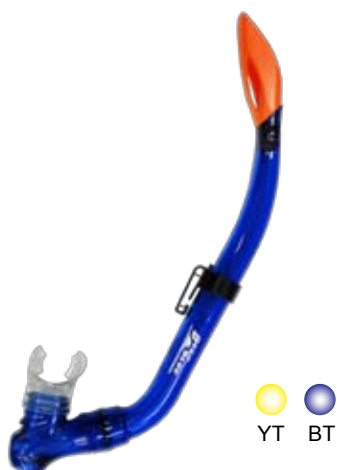

Part No.	Detail	THB
DBSB47	Sharky Snorkel	434

STINGRAY SNORKEL

- Contour semi dry top
- Replaceable silicone mouthpiece
- Corrugated silicone flex
- Large bore tube for easy breathing
- Quick release snorkel holder
- Black colour

Part No.	Detail	THB
DBSA105-KK	Stingray Snorkel	472

YT GT

GOBY SNORKEL

- Junior size w/junior mouthpiece
- Comfortable extra wide snorkel holder
- Colours: Green & Yellow Transparent

Part No.	Detail	THB
DB5-SB36	Goby Snorkel	166

YT BT

DOLPHIN SNORKEL

- Edged semi dry top
- Junior / lady size
- Replaceable PVC junior mouthpiece
- Quick release snorkel holder
- Colours: Blue & Yellow Transparent

Part No.	Detail	THB
DB7SA61	Dolphin Snorkel	252

YT BT

PVC w. PURGE VALVE JUNIOR SNORKEL

- Edged semi dry top
- Replaceable PVC mouthpiece
- Junior size w/junior mouthpiece
- Colours: Blue & Yellow Transparent

Part No.	Detail	THB
DBSN23P	PVC w. Purge Valve Junior	180